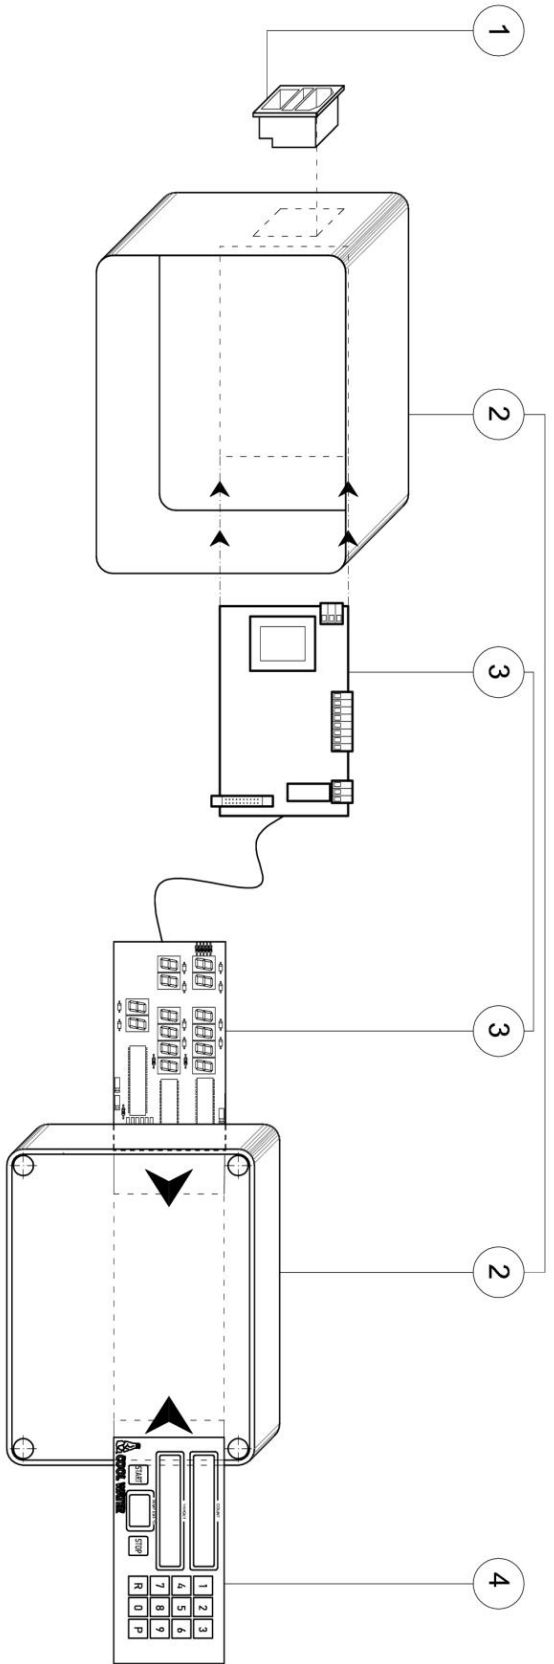

ELECTRONICS