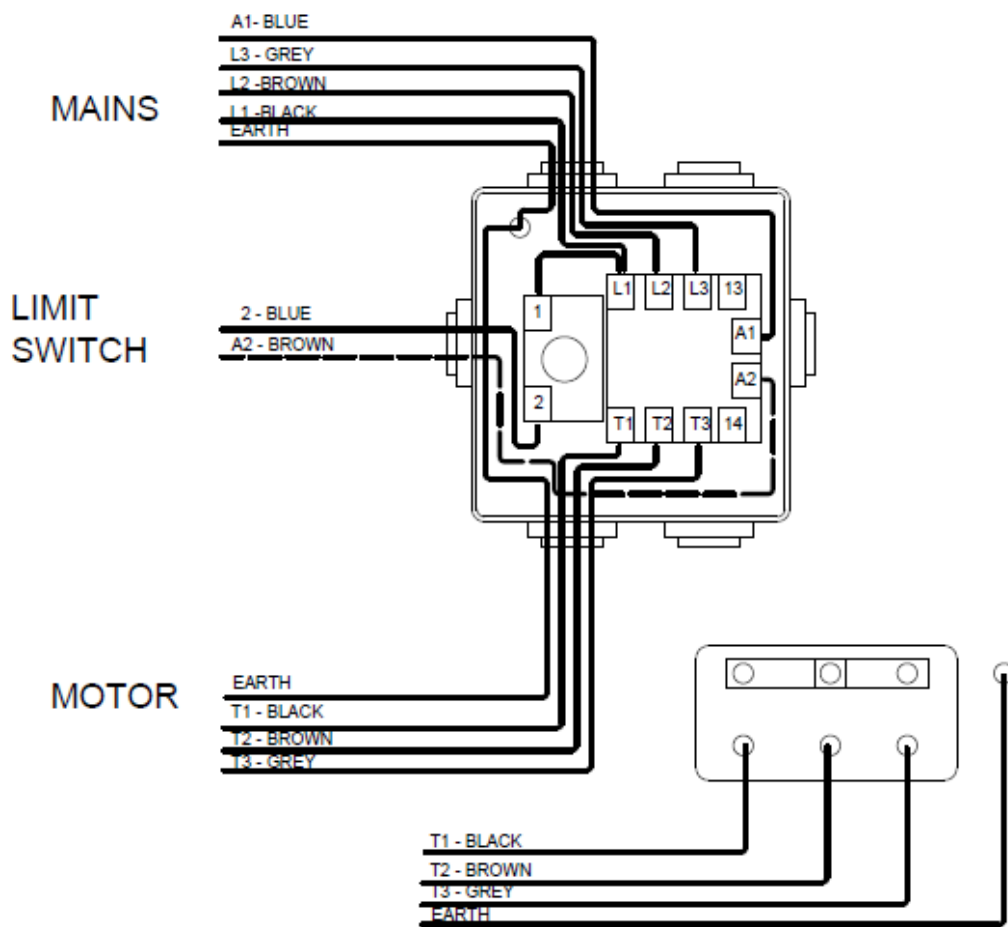

WIRING DIAGRAM

230V monophase machines

400V three phase machines

SEMI AUTOMATIC BREAD SLICERS 400 V 3 PHASE

MADE IN ITALY