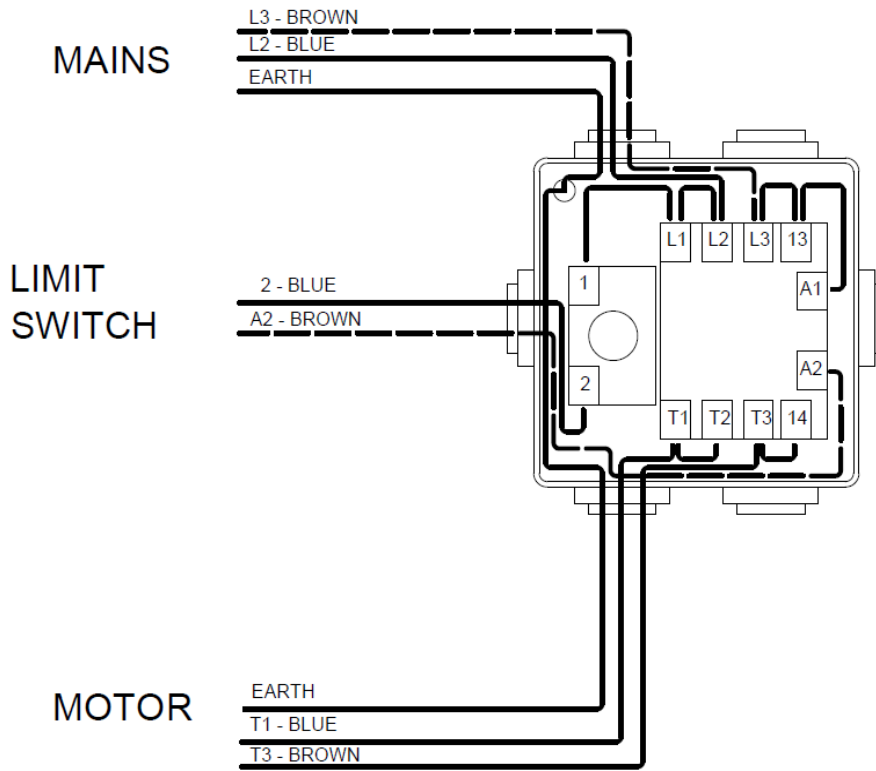

WIRING DIAGRAM

230V monophase machines

400V three phase machines

SEMI AUTOMATIC BREAD SLICERS 400 V 3 PHASE

MADE IN ITALY