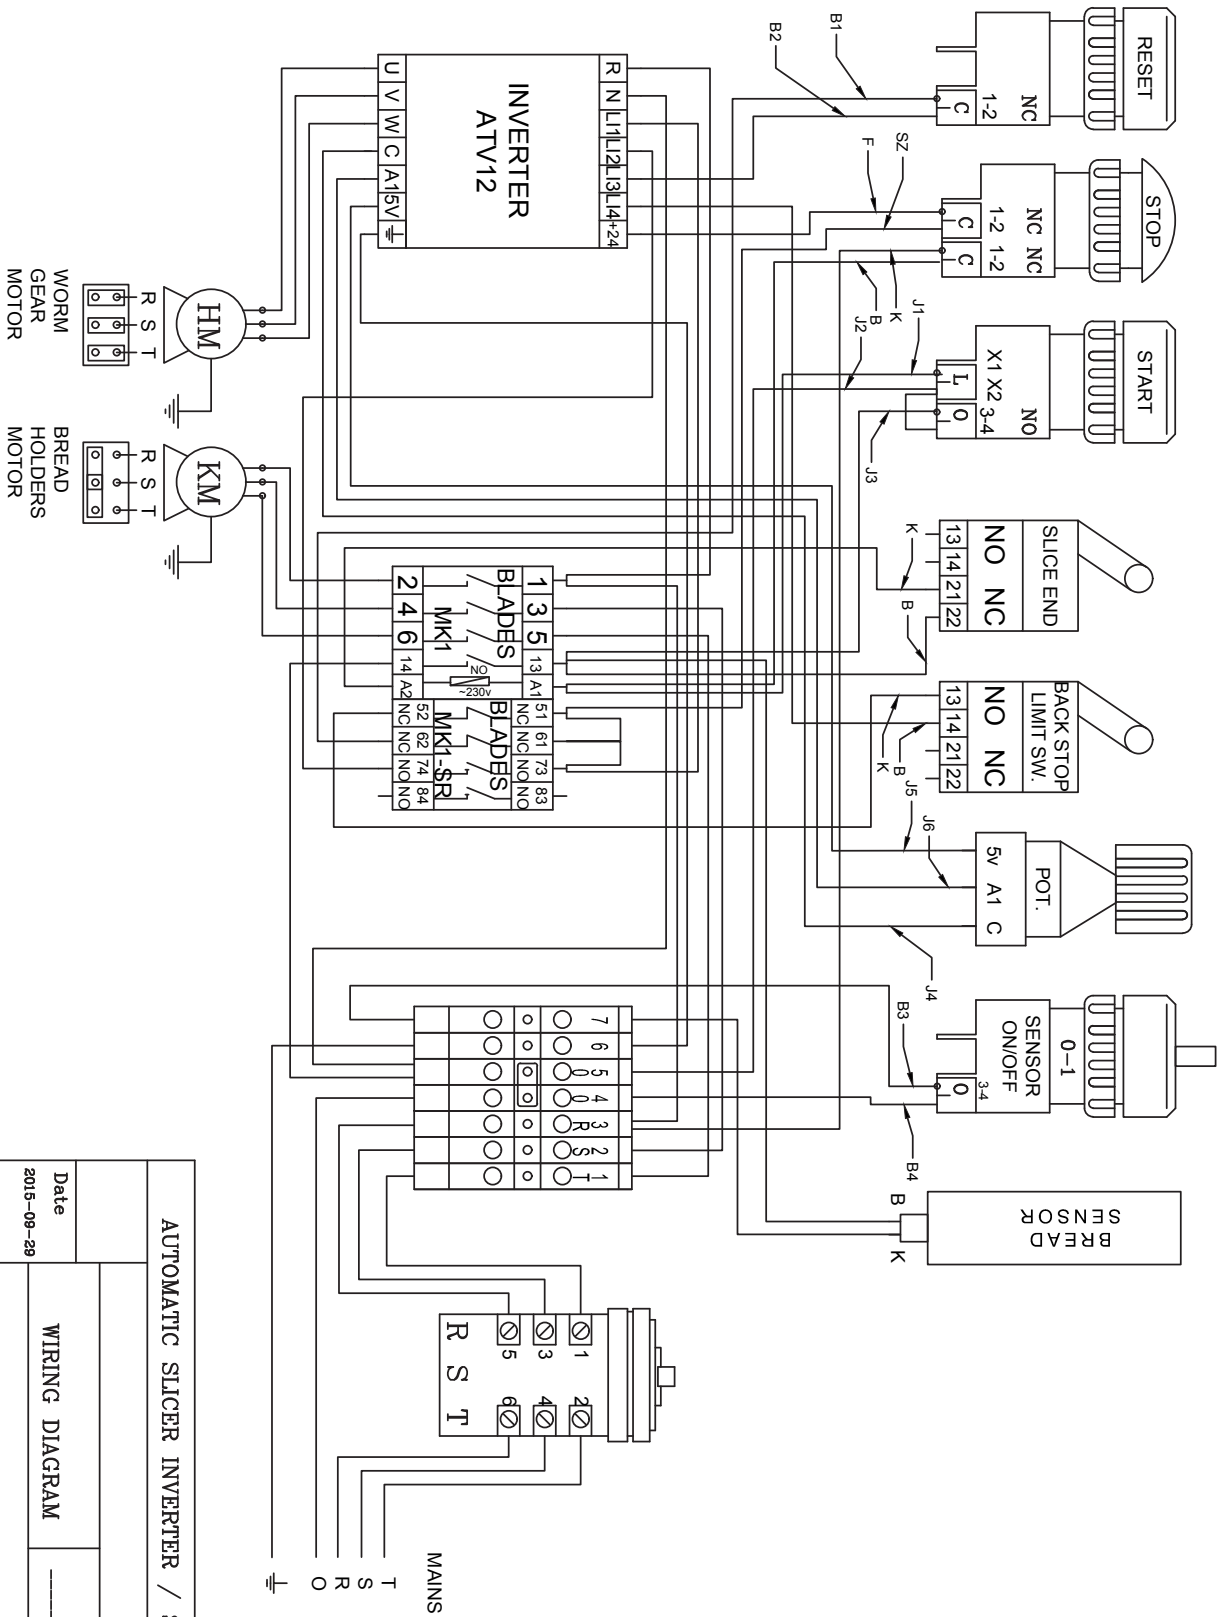

WIRING DIAGRAM

WIRING DIAGRAM

0

AUTOMATIC SLICER INVERTER / SENSOR	
Date	2015-09-29
WIRING DIAGRAM	